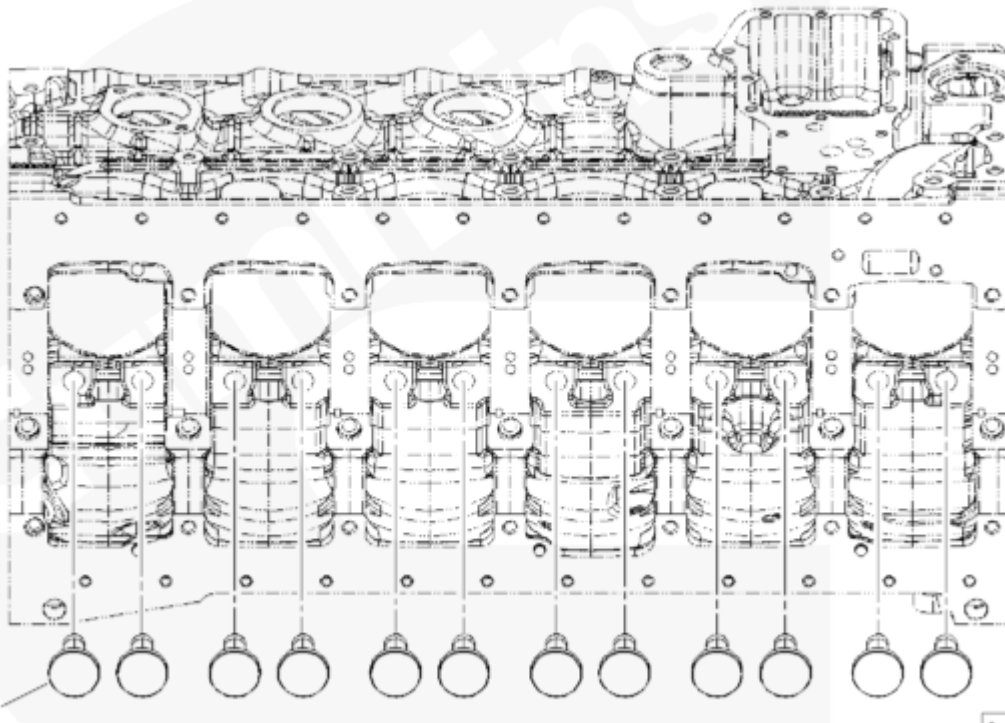

Parts Catalog - Option Detail

Electronic Parts Catalog - Option Detail				
Option	Group	Graphic	Film Card	Date
BB9843	04.01	bb902zk	T	12-FEB-02
Engines	4B3.9, 6A3.4, 6B5.9, B GAS INTERNATIONAL CM556, B4.5, B4.5 CM2350 B129B, B4.5 CM2350 B146C, B4.5 CM2350 B147B, B4.5 RGT, B4.5S, B5.9 G, B5.9 GAS PLUS CM556, B5.9 LPG, B5.9 LPG PLUS CM556, B6.7 CM2350 B121B, B6.7 CM2350 B135B, B6.7 CM2350 B136C, B6.7 CM2350 B148B, B6.7 G CMOH6.0 B125, B6.7N CM2380 B150B, B6.7S, F3.8 CM2350 F120B, F3.8 CM2350 F128C, F3.8 CM2350 F132B, F3.8 F102, G3.9, G5.9, G5.9 CM558, ISB (CHRYSLER), ISB CM2150, ISB CM2150 E, ISB CM550, ISB CM850, ISB/ISD4.5 CM2150 B119, ISB/ISD4.5 CM2150 SN, ISB/ISD6.7 CM2150 B120, ISB/ISD6.7 CM2150 SN, ISB/ISD6.7 CM2880 B126, ISB3.9 CM2220 B107, ISB4.5 CM2150, ISB5.9G CM2180, ISB6.7 2010 DCX PICKUP, ISB6.7 2013 DCX CHASSIS CAB, ISB6.7 CM2150 SQ, ISB6.7 CM2250, ISB6.7 CM2350 B101, ISB6.7 CM2350 B103, ISB6.7 CM2350 B142, ISB6.7 CM2670 B153B, ISB6.7 G CM2180 B118, ISBE CM2150, ISBE CM800, ISBE2/ISBE3 CM850, ISBE4 CM850, ISD4.5 CM2150, ISD6.7 CM2880 D101, ISF2.8 CM2220, ISF2.8 CM2220 AN, ISF2.8 CM2220 EC, ISF2.8 CM2220 ECF2, ISF2.8 CM2220 F101, ISF2.8 CM2220 F117, ISF2.8 CM2220 F122, ISF2.8 CM2220 F126, ISF2.8 CM2220 F129, ISF2.8 CM2220 IAN, ISF3.8 CM2220, ISF3.8 CM2220 AN, ISF3.8 CM2220 F103, ISF3.8 CM2220 F110, ISF3.8 CM2220 F116, ISF3.8 CM2220 F134B, ISF3.8 CM2220 IAN, ISF3.8 CM2350 F109, ISF4.5 CM2220 F123, ISG11 CM2880 G106, ISG11 CM2880 G108, ISG12 CM2880 G107, ISG12 CM2880 G109, ISG12 G CMOH6.0 G111, QSB3.9 30 CM550, QSB3.9 CM2880 B138, QSB4.5 30 CM550, QSB4.5 CM2150 B108, QSB4.5 CM2250 B131, QSB4.5 CM2250 EC, QSB4.5 CM2350 B106, QSB4.5 CM2350 B122			